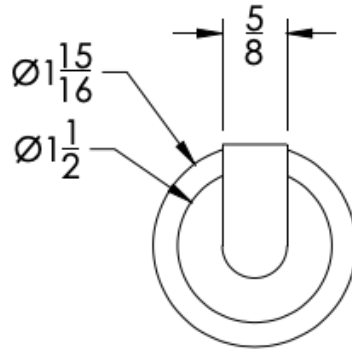

COLLECTION FORM CLASSIC

ROBE HOOK

| Model | Product | Finishes Available |
|----------|-----------|---|
| FMC-RHS1 | Robe Hook | Multiple finishes available. Over 23 finishes to choose from. |

| FINISHES | | | |
|----------|--------------------------|--------------------------------|---------------------------|
| | Polished (-P) | Antique Copper (-ACOP) | Polished Gold (-PGLD) |
| | Brushed (-B) | Polished Brass (-PBRS) | Brushed Copper (-BCOP) |
| | Brushed Gold (-BGLD) | Matte White (-WHT) | Brushed Rose Gold (-BRGD) |
| | Matte Black (-BLK) | Brushed Modern Bronze (-BMBRZ) | Brushed Black (-BRBLK) |
| | Oil Rubbed Bronze (-ORB) | Glossy White (-GWHT) | Polished Black (-PBLK) |
| | Brushed Brass (-BBRS) | Polished Rose Gold (-PRGD) | Antique Nickel (-ANKL) |
| | Brushed Bronze (-BBRZ) | Unlacquered Brass (-UBRS) | Black Nickel (-NKBL) |
| | Antique Brass (-ABRS) | Polished Nickel (-PNKL) | |

Dimensions in inches

FRONT

TOP

SIDE

NOTE: Dimensions subject to change without notice.